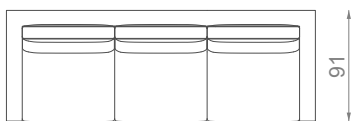

ALMODOVAR

SOFA

73Kg | 160lbs

2.04m³ | 72.0ft³

MATERIALS / FINISHES

UPHOLSTERY: Fabric
FEET: Dark Wenge

DIMENSIONS

W: 254cm | 100.0"
D: 910cm | 35.8"
H: 77cm | 30.3"
SH: 40cm | 15.7"
AH: 62cm | 24.4"

9.00m | 354.3"

4 SEAT

FABRIC (COM)

12.00m | 472.4"

*Chaise Longue adjustable to the size of the sofa cushion

CHAISE LONGUE

OTTOMAN

W:76 D:76 H:40cm

W:89 D:76 H:40cm

W:108 D:108 H:40cm