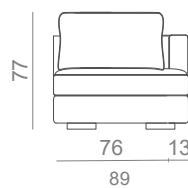

ALMODOVAR

SOFA

73Kg | 160lbs

2.04m³ | 72.0ft³

MATERIALS / FINISHES

UPHOLSTERY: Fabric
FEET: Dark Wenge

DIMENSIONS

W: 254cm | 100.0"
D: 910cm | 35.8"
H: 77cm | 30.3"
SH: 40cm | 15.7"
AH: 62cm | 24.4"

SINGLE SOFA

FABRIC (COM)

6.00m | 236.2"

2 SEAT

FABRIC (COM)

8.00m | 315.0"

3 SEAT

FABRIC (COM)

9.00m | 354.3"

4 SEAT

FABRIC (COM)

12.00m | 472.4"

*Chaise Longue adjustable to the size of the sofa cushion

CHAISE LONGUE

OTTOMAN

W:76 D:76 H:40cm

W:89 D:76 H:40cm

W:108 D:108 H:40cm