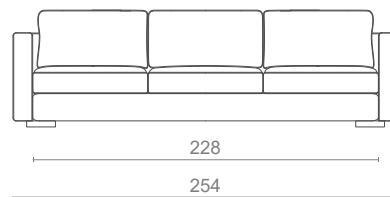

SINGLE SOFA

FABRIC (COM)

6.00m | 236.2"

2 SEAT

FABRIC (COM)

8.00m | 315.0"

3 SEAT

FABRIC (COM)

9.00m | 354.3"

4 SEAT

FABRIC (COM)

12.00m | 472.4"

*Chaise Longue adjustable to the size of the sofa cushion

CHAISE LONGUE

OTTOMAN

W:76 D:76 H:40cm

W:89 D:76 H:40cm

W:108 D:108 H:40cm