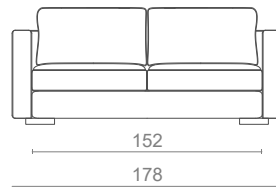

ALMODOVAR

SOFA

73Kg | 160lbs

2.04m³ | 72.0ft³

MATERIALS / FINISHES

UPHOLSTERY: Fabric
FEET: Dark Wenge

DIMENSIONS

W: 254cm | 100.0"
D: 910cm | 35.8"
H: 77cm | 30.3"
SH: 40cm | 15.7"
AH: 62cm | 24.4"

SINGLE SOFA

FABRIC (COM)

6.00m | 236.2"

2 SEAT

FABRIC (COM)

8.00m | 315.0"

3 SEAT

FABRIC (COM)

9.00m | 354.3"

4 SEAT

FABRIC (COM)

12.00m | 472.4"

*Chaise Longue adjustable to the size of the sofa cushion

CHAISE LONGUE

OTTOMAN

W:76 D:76 H:40cm

W:89 D:76 H:40cm

W:108 D:108 H:40cm