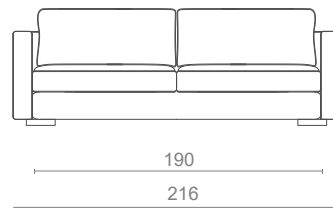

ALMODOVAR

SOFA

73Kg | 160lbs

2.04m³ | 72.0ft³

MATERIALS / FINISHES

UPHOLSTERY: Fabric
FEET: Dark Wenge

DIMENSIONS

W: 254cm | 100.0"
D: 910cm | 35.8"
H: 77cm | 30.3"
SH: 40cm | 15.7"
AH: 62cm | 24.4"

SINGLE SOFA

FABRIC (COM)

6.00m | 236.2"

2 SEAT

FABRIC (COM)

8.00m | 315.0"

3 SEAT

FABRIC (COM)

9.00m | 354.3"

4 SEAT

FABRIC (COM)

12.00m | 472.4"

*Chaise Longue adjustable to the size of the sofa cushion

CHAISE LONGUE

OTTOMAN

W:76 D:76 H:40cm

W:89 D:76 H:40cm

W:108 D:108 H:40cm