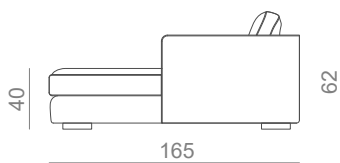

SINGLE SOFA

FABRIC (COM)

6.00m | 236.2"

2 SEAT

FABRIC (COM)

8.00m | 315.0"

3 SEAT

FABRIC (COM)

9.00m | 354.3"

4 SEAT

FABRIC (COM)

12.00m | 472.4"

*Chaise Longue adjustable to the size of the sofa cushion

CHAISE LONGUE

OTTOMAN

W:76 D:76 H:40cm

W:89 D:76 H:40cm

W:108 D:108 H:40cm