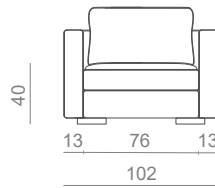

ALMODOVAR

SOFA

73Kg | 160lbs

2.04m³ | 72.0ft³

MATERIALS / FINISHES

UPHOLSTERY: Fabric
FEET: Dark Wenge

DIMENSIONS

W: 254cm | 100.0"
D: 910cm | 35.8"
H: 77cm | 30.3"
SH: 40cm | 15.7"
AH: 62cm | 24.4"

SINGLE SOFA

FABRIC (COM)

6.00m | 236.2"

2 SEAT

FABRIC (COM)

8.00m | 315.0"

3 SEAT

FABRIC (COM)

9.00m | 354.3"

4 SEAT

FABRIC (COM)

12.00m | 472.4"

*Chaise Longue adjustable to the size of the sofa cushion

CHAISE LONGUE

OTTOMAN

W:76 D:76 H:40cm

W:89 D:76 H:40cm

W:108 D:108 H:40cm