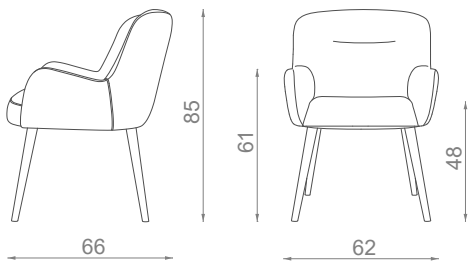

DENISE

CHAIR

15Kg | 33lbs

0.43m³ | 15.2ft³

MATERIALS / FINISHES

UPHOLSTERY: Fabric & Leather
LEGS: American Walnut

DIMENSIONS

W: 62cm | 24.4"
D: 66cm | 26.0"
H: 85cm | 33.5"
SH: 48cm | 18.9"
AH: 61cm | 24.0"