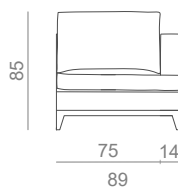

### DIMENSIONS

W: 253cm | 99.6"  
D: 100cm | 39.4"  
H: 85cm | 33.5"  
SH: 41cm | 16.1"  
AH: 69cm | 27.2"

#### FABRIC

11.00m | 433.1"  
standard with 1.40 m | 55.1"

SINGLE SOFA

FABRIC (COM)  
6.00m | 236.2"

2 SEAT

FABRIC (COM)  
8.00m | 315.0"

3 SEAT

FABRIC (COM)  
9.00m | 354.3"

4 SEAT

FABRIC (COM)  
11.00m | 433.1"

\*Chaise Longue adjustable to the size of the sofa cushion

CHAISE LONGUE

OTTOMAN

W:75 D:75 H:41cm  
W:90 D:90 H:41cm