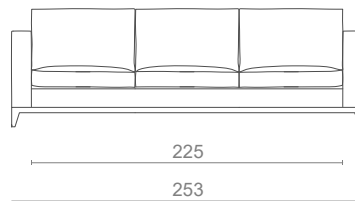

### DIMENSIONS

W: 253cm | 99.6"  
D: 100cm | 39.4"  
H: 85cm | 33.5"  
SH: 41cm | 16.1"  
AH: 69cm | 27.2"

#### FABRIC

11.00m | 433.1"  
standard with 1.40 m | 55.1"

SINGLE SOFA

FABRIC (COM)  
6.00m | 236.2"

2 SEAT

FABRIC (COM)  
8.00m | 315.0"

3 SEAT

FABRIC (COM)  
9.00m | 354.3"

4 SEAT

FABRIC (COM)  
11.00m | 433.1"

\*Chaise Longue adjustable to the size of the sofa cushion

CHAISE LONGUE

OTTOMAN

W:75 D:75 H:41cm  
W:90 D:90 H:41cm