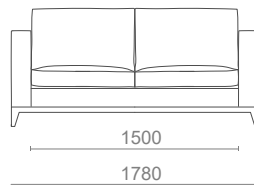

### DIMENSIONS

W: 253cm | 99.6"  
D: 100cm | 39.4"  
H: 85cm | 33.5"  
SH: 41cm | 16.1"  
AH: 69cm | 27.2"

#### FABRIC

11.00m | 433.1"  
standard with 1.40 m | 55.1"

SINGLE SOFA

FABRIC (COM)  
6.00m | 236.2"

2 SEAT

FABRIC (COM)  
8.00m | 315.0"

3 SEAT

FABRIC (COM)  
9.00m | 354.3"