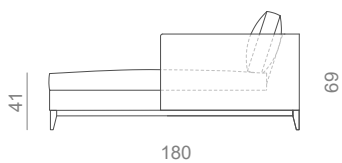

### DIMENSIONS

W: 253cm | 99.6"  
D: 100cm | 39.4"  
H: 85cm | 33.5"  
SH: 41cm | 16.1"  
AH: 69cm | 27.2"

#### FABRIC

11.00m | 433.1"  
standard with 1.40 m | 55.1"

SINGLE SOFA

FABRIC (COM)  
6.00m | 236.2"

2 SEAT

FABRIC (COM)  
8.00m | 315.0"

3 SEAT

FABRIC (COM)  
9.00m | 354.3"

4 SEAT

FABRIC (COM)  
11.00m | 433.1"

\*Chaise Longue adjustable to the size of the sofa cushion

CHAISE LONGUE

OTTOMAN

W:75 D:75 H:41cm  
W:90 D:90 H:41cm