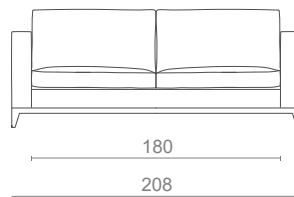

### DIMENSIONS

W: 253cm | 99.6"  
D: 100cm | 39.4"  
H: 85cm | 33.5"  
SH: 41cm | 16.1"  
AH: 69cm | 27.2"

#### FABRIC

11.00m | 433.1"  
standard with 1.40 m | 55.1"

SINGLE SOFA

FABRIC (COM)  
6.00m | 236.2"

2 SEAT

FABRIC (COM)  
8.00m | 315.0"

3 SEAT

FABRIC (COM)  
9.00m | 354.3"

4 SEAT

FABRIC (COM)  
11.00m | 433.1"

\*Chaise Longue adjustable to the size of the sofa cushion

CHAISE LONGUE

OTTOMAN

W:75 D:75 H:41cm  
W:90 D:90 H:41cm