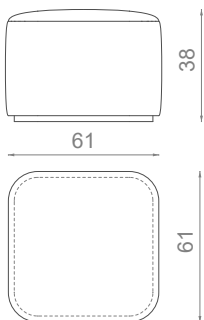

FLAUBERT

OTTOMAN

8Kg | 18lbs

0.19m³ | 6.7ft³

MATERIALS / FINISHES

UPHOLSTERY: Fabric
BASE: Walnut

DIMENSIONS

W: 61cm | 24.0"
D: 61cm | 24.0"
H: 38cm | 15.0"