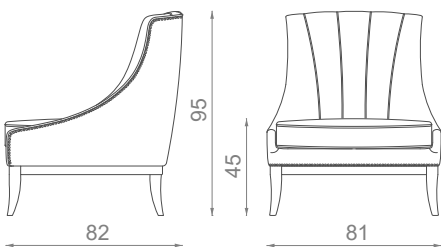

DANTI

ARMCHAIR

25Kg | 55lbs

0.75m³ | 26.5ft³

MATERIALS / FINISHES

UPHOLSTERY: Velvet
LEGS: Dark Grey Lacquered Wood
NAILS: Plated Brass

DIMENSIONS

W: 81cm | 31.9"
D: 82cm | 32.3"
H: 95cm | 37.4"
SH: 45cm | 17.7"