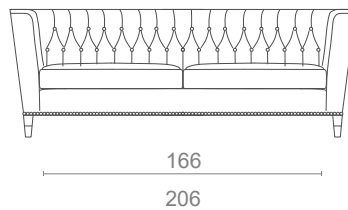

DIMENSIONS

W: 206cm | 81.1"

D: 91cm | 35.8"

H: 76cm | 29.9"

SH: 44cm | 17.3"

PRODUCT FEATURES

Structure in solid wood.

Foam in 100% PU with BS standard fire specifications.

7.50m | 295.2"

2 SEAT

FABRIC (COM)

10.00m | 393.7"

3 SEAT

FABRIC (COM)

12.00m | 472.4"

4 SEAT