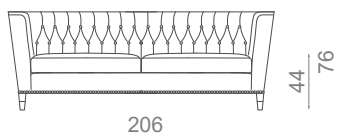

JACKSON

SOFA

58Kg | 127lbs

1.64m³ | 57.9ft³

MATERIALS / FINISHES

UPHOLSTERY: Leather

LEGS: Dark Wenge

NAILS & FEET CAPS: Polished Stainless Steel

DIMENSIONS

W: 206cm | 81.1"

D: 91cm | 35.8"

H: 76cm | 29.9"

SH: 44cm | 17.3"

PRODUCT FEATURES

Structure in solid wood.

Foam in 100% PU with BS standard fire specifications.