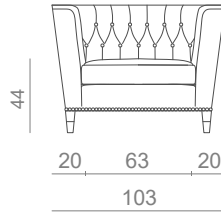

DIMENSIONS

W: 206cm | 81.1"

D: 91cm | 35.8"

H: 76cm | 29.9"

SH: 44cm | 17.3"

PRODUCT FEATURES

Structure in solid wood.

Foam in 100% PU with BS standard fire specifications.

FINISHES AVAILABLE ON REQUEST

Legs: Gold, Silver or Copper leaf.

CLIENT'S OWN MATERIAL (COM) REQUIREMENTS

FABRIC

12.00m | 472.4"

standard with 1.40 m | 55.1"

SINGLE SOFA

FABRIC (COM)

7.50m | 295.2"

2 SEAT

FABRIC (COM)

10.00m | 393.7"

3 SEAT

FABRIC (COM)

12.00m | 472.4"

4 SEAT