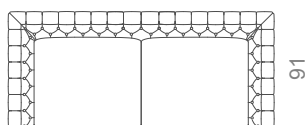

JACKSON

SOFA

58Kg | 127lbs

1.64m³ | 57.9ft³

MATERIALS / FINISHES

UPHOLSTERY: Leather

LEGS: Dark Wenge

NAILS & FEET CAPS: Polished Stainless Steel

DIMENSIONS

W: 206cm | 81.1"

D: 91cm | 35.8"

H: 76cm | 29.9"

SH: 44cm | 17.3"

PRODUCT FEATURES

Structure in solid wood.

Foam in 100% PU with BS standard fire specifications.

7.50m | 295.2"

2 SEAT

FABRIC (COM)

10.00m | 393.7"

3 SEAT

FABRIC (COM)

12.00m | 472.4"

4 SEAT