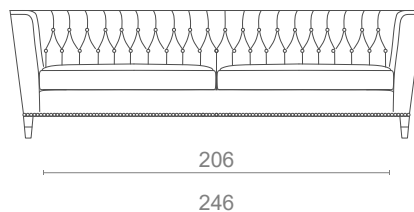

DIMENSIONS

W: 206cm | 81.1"

D: 91cm | 35.8"

H: 76cm | 29.9"

SH: 44cm | 17.3"

PRODUCT FEATURES

Structure in solid wood.

Foam in 100% PU with BS standard fire specifications.

7.50m | 295.2"

2 SEAT

FABRIC (COM)

10.00m | 393.7"

3 SEAT

FABRIC (COM)

12.00m | 472.4"

4 SEAT