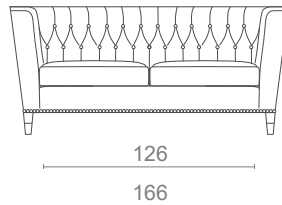

DIMENSIONS

W: 206cm | 81.1"

D: 91cm | 35.8"

H: 76cm | 29.9"

SH: 44cm | 17.3"

PRODUCT FEATURES

Structure in solid wood.

Foam in 100% PU with BS standard fire specifications.

FINISHES AVAILABLE ON REQUEST

Legs: Gold, Silver or Copper leaf.

CLIENT'S OWN MATERIAL (COM) REQUIREMENTS

FABRIC

12.00m | 472.4"

standard with 1.40 m | 55.1"

SINGLE SOFA

FABRIC (COM)

7.50m | 295.2"

2 SEAT

FABRIC (COM)

10.00m | 393.7"

3 SEAT

FABRIC (COM)

12.00m | 472.4"

4 SEAT