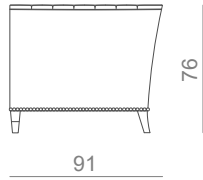

DIMENSIONS

W: 206cm | 81.1"

D: 91cm | 35.8"

H: 76cm | 29.9"

SH: 44cm | 17.3"

PRODUCT FEATURES

Structure in solid wood.

Foam in 100% PU with BS standard fire specifications.

FINISHES AVAILABLE ON REQUEST

Legs: Gold, Silver or Copper leaf.

CLIENT'S OWN MATERIAL (COM) REQUIREMENTS

FABRIC

12.00m | 472.4"

standard with 1.40 m | 55.1"

SINGLE SOFA

FABRIC (COM)

7.50m | 295.2"

2 SEAT

FABRIC (COM)

10.00m | 393.7"

3 SEAT

FABRIC (COM)

12.00m | 472.4"

4 SEAT