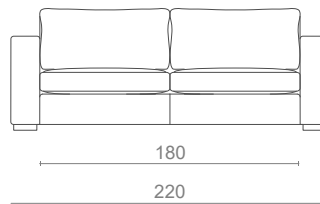

HITCHCOCK

SOFA

68Kg | 149lbs

2.14m³ | 75.6ft³

MATERIALS / FINISHES

UPHOLSTERY: Velvet
FEET: Dark Wenge

DIMENSIONS

W: 220cm | 86.6"
D: 102cm | 40.2"
H: 84cm | 33.1"
SH: 43cm | 16.9"
AH: 65cm | 25.6"

METAL FEET
Brass, Nickel, Stainless Steel or Copper in polished or brushed.

FINISHES AVAILABLE ON REQUEST
Feet: Gold, Silver or Copper leaf.

CLIENT'S OWN MATERIAL (COM) REQUIREMENTS

FABRIC
9.00m | 354.3"
standard with 1.40 m | 55.1"

SINGLE SOFA

FABRIC (COM)
6.00m | 236.2"

2 SEAT

FABRIC (COM)
8.00m | 315.0"

3 SEAT

FABRIC (COM)
9.00m | 354.3"

4 SEAT

FABRIC (COM)
12.00m | 472.4"

*Chaise Longue adjustable to the size of the sofa cushion

CHAISE LONGUE

OTTOMAN

W:70 D:70 H:43cm
W:90 D:90 H:43cm
W:110 D:110 H:43cm