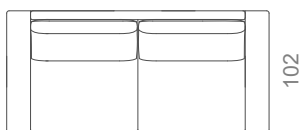

HITCHCOCK

SOFA

68Kg | 149lbs

2.14m³ | 75.6ft³

MATERIALS / FINISHES

UPHOLSTERY: Velvet
FEET: Dark Wenge

DIMENSIONS

W: 220cm | 86.6"
D: 102cm | 40.2"
H: 84cm | 33.1"
SH: 43cm | 16.9"
AH: 65cm | 25.6"

*Chaise Longue adjustable to the size of the sofa cushion

CHAISE LONGUE

OTTOMAN

W:70 D:70 H:43cm
W:90 D:90 H:43cm
W:110 D:110 H:43cm