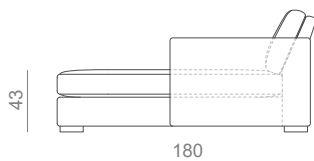

SINGLE SOFA

FABRIC (COM)
6.00m | 236.2"

2 SEAT

FABRIC (COM)
8.00m | 315.0"

3 SEAT

FABRIC (COM)
9.00m | 354.3"

4 SEAT

FABRIC (COM)
12.00m | 472.4"

*Chaise Longue adjustable to the size of the sofa cushion

CHAISE LONGUE

OTTOMAN

W:70 D:70 H:43cm
W:90 D:90 H:43cm
W:110 D:110 H:43cm