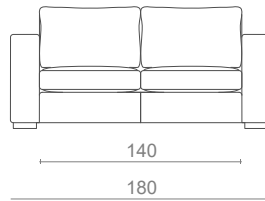

HITCHCOCK

SOFA

68Kg | 149lbs

2.14m³ | 75.6ft³

MATERIALS / FINISHES

UPHOLSTERY: Velvet
FEET: Dark Wenge

DIMENSIONS

W: 220cm | 86.6"
D: 102cm | 40.2"
H: 84cm | 33.1"
SH: 43cm | 16.9"
AH: 65cm | 25.6"

SINGLE SOFA

FABRIC (COM)
6.00m | 236.2"

2 SEAT

FABRIC (COM)
8.00m | 315.0"

3 SEAT

FABRIC (COM)
9.00m | 354.3"

4 SEAT

FABRIC (COM)
12.00m | 472.4"

*Chaise Longue adjustable to the size of the sofa cushion

CHAISE LONGUE

OTTOMAN

W:70 D:70 H:43cm
W:90 D:90 H:43cm
W:110 D:110 H:43cm