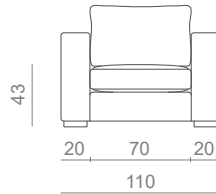

HITCHCOCK

SOFA

68Kg | 149lbs

2.14m³ | 75.6ft³

MATERIALS / FINISHES

UPHOLSTERY: Velvet
FEET: Dark Wenge

DIMENSIONS

W: 220cm | 86.6"
D: 102cm | 40.2"
H: 84cm | 33.1"
SH: 43cm | 16.9"
AH: 65cm | 25.6"

SINGLE SOFA

FABRIC (COM)
6.00m | 236.2"

2 SEAT

FABRIC (COM)
8.00m | 315.0"

3 SEAT

FABRIC (COM)
9.00m | 354.3"

4 SEAT

FABRIC (COM)
12.00m | 472.4"

*Chaise Longue adjustable to the size of the sofa cushion

CHAISE LONGUE

OTTOMAN

W:70 D:70 H:43cm
W:90 D:90 H:43cm
W:110 D:110 H:43cm