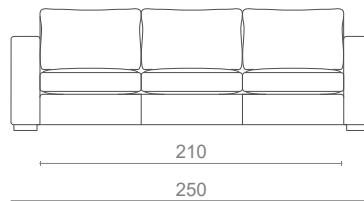

HITCHCOCK

SOFA

68Kg | 149lbs

2.14m³ | 75.6ft³

MATERIALS / FINISHES

UPHOLSTERY: Velvet
FEET: Dark Wenge

DIMENSIONS

W: 220cm | 86.6"
D: 102cm | 40.2"
H: 84cm | 33.1"
SH: 43cm | 16.9"
AH: 65cm | 25.6"

SINGLE SOFA

FABRIC (COM)
6.00m | 236.2"

2 SEAT

FABRIC (COM)
8.00m | 315.0"

3 SEAT

FABRIC (COM)
9.00m | 354.3"

4 SEAT

FABRIC (COM)
12.00m | 472.4"

*Chaise Longue adjustable to the size of the sofa cushion

CHAISE LONGUE

OTTOMAN

W:70 D:70 H:43cm
W:90 D:90 H:43cm
W:110 D:110 H:43cm