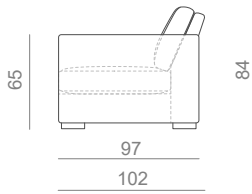

SINGLE SOFA

FABRIC (COM)
6.00m | 236.2"