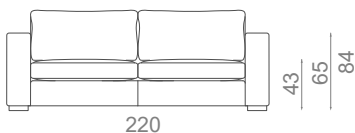

HITCHCOCK

SOFA

68Kg | 149lbs

2.14m³ | 75.6ft³

MATERIALS / FINISHES

UPHOLSTERY: Velvet
FEET: Dark Wenge

DIMENSIONS

W: 220cm | 86.6"
D: 102cm | 40.2"
H: 84cm | 33.1"
SH: 43cm | 16.9"
AH: 65cm | 25.6"

SINGLE SOFA

FABRIC (COM)
6.00m | 236.2"

2 SEAT

FABRIC (COM)
8.00m | 315.0"

3 SEAT

FABRIC (COM)
9.00m | 354.3"

4 SEAT

FABRIC (COM)
12.00m | 472.4"

*Chaise Longue adjustable to the size of the sofa cushion

CHAISE LONGUE

OTTOMAN

W:70 D:70 H:43cm
W:90 D:90 H:43cm
W:110 D:110 H:43cm