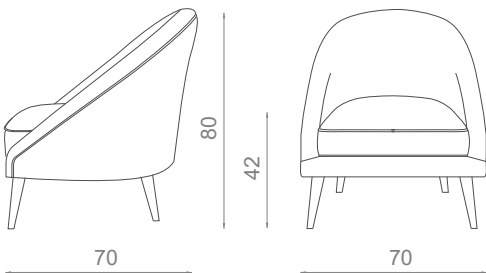

HEGEL

ARMCHAIR

25Kg | 55lbs

0.48m³ | 17.0ft³

MATERIALS / FINISHES

UPHOLSTERY: Velvet
LEGS: Walnut Stain

DIMENSIONS

W: 70cm | 27.6"
D: 70cm | 27.6"
H: 80cm | 31.5"
SH: 42cm | 16.5"