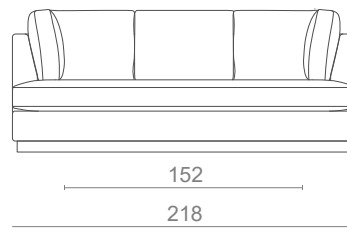

#### DIMENSIONS

W: 248cm | 97.6"  
D: 108cm | 42.5"  
H: 90cm | 35.4"  
SH: 43cm | 16.9"  
AH: 75cm | 29.5"

#### CLIENT'S OWN MATERIAL (COM) REQUIREMENTS

**FABRIC**  
11.00m | 433.1"  
standard with 1.40 m | 55.1"

SINGLE SOFA

FABRIC (COM)

7.50m | 295.3"

2 SEAT

FABRIC (COM)

10.00m | 393.7"

3 SEAT

FABRIC (COM)

11.00m | 433.1"

4 SEAT

FABRIC (COM)

13.00m | 511.8"