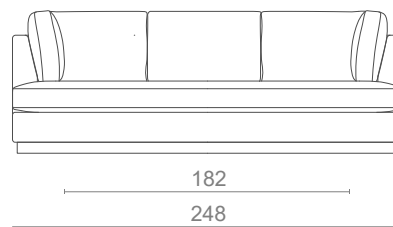

#### DIMENSIONS

W: 248cm | 97.6"  
D: 108cm | 42.5"  
H: 90cm | 35.4"  
SH: 43cm | 16.9"  
AH: 75cm | 29.5"

#### CLIENT'S OWN MATERIAL (COM) REQUIREMENTS

**FABRIC**  
11.00m | 433.1"  
standard with 1.40 m | 55.1"

SINGLE SOFA

FABRIC (COM)

7.50m | 295.3"

2 SEAT

FABRIC (COM)

10.00m | 393.7"

3 SEAT

FABRIC (COM)

11.00m | 433.1"

4 SEAT

FABRIC (COM)

13.00m | 511.8"