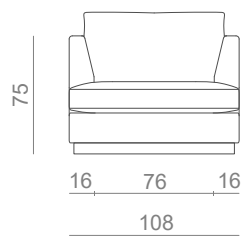

SINGLE SOFA

FABRIC (COM)

7.50m | 295.3"