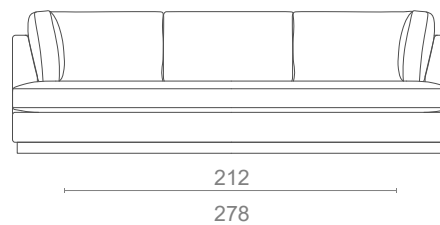

#### DIMENSIONS

W: 248cm | 97.6"  
D: 108cm | 42.5"  
H: 90cm | 35.4"  
SH: 43cm | 16.9"  
AH: 75cm | 29.5"

#### CLIENT'S OWN MATERIAL (COM) REQUIREMENTS

**FABRIC**  
11.00m | 433.1"  
standard with 1.40 m | 55.1"

SINGLE SOFA

FABRIC (COM)

7.50m | 295.3"

2 SEAT

FABRIC (COM)

10.00m | 393.7"

3 SEAT

FABRIC (COM)

11.00m | 433.1"

4 SEAT

FABRIC (COM)

13.00m | 511.8"