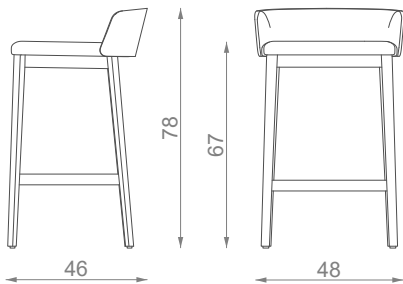

DESCARTES

COUNTER STOOL

20Kg | 44lbs

0.22m³ | 7.8ft³

MATERIALS / FINISHES

UPHOLSTERY: Fabric
LEGS: Dark Wenge

DIMENSIONS

W: 48cm | 18.9"
D: 46cm | 18.1"
H: 78cm | 30.7"
SH: 67cm | 26.4"