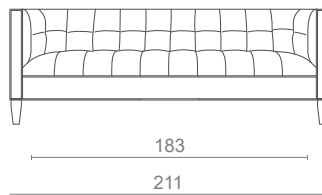

D: 86cm | 33.9"

H: 76cm | 29.9"

SH: 43cm | 16.9"

PRODUCT FEATURES

Structure in solid wood.
Foam in 100% PU with BS standard fire specifications.
Upholstery with upholstery straps.
Fire retardant interlining is available on request.
Decorative cushions available on request.
Handmade in Paços de Ferreira.

METAL FEET

Brass, Nickel, Stainless Steel or Copper in polished or brushed.

FINISHES AVAILABLE ON REQUEST

Feet: Gold, Silver or Copper leaf.

CLIENT'S OWN MATERIAL (COM) REQUIREMENTS

FABRIC

9.00m | 354.3"

standard with 1.40 m | 55.1"

SINGLE SOFA

FABRIC (COM)
6.00m | 236.2"

2 SEAT

FABRIC (COM)
8.00m | 315.0"

3 SEAT

FABRIC (COM)
9.00m | 354.3"

4 SEAT

FABRIC (COM)
12.00m | 472.4"

OTTOMAN

W:72 D:72 H:43cm