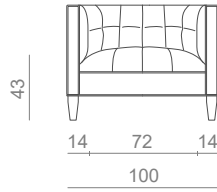

D: 86cm | 33.9"

H: 76cm | 29.9"

SH: 43cm | 16.9"

PRODUCT FEATURES

Structure in solid wood.
Foam in 100% PU with BS standard fire specifications.
Upholstery with upholstery straps.
Fire retardant interlining is available on request.
Decorative cushions available on request.
Handmade in Paços de Ferreira.

SINGLE SOFA

FABRIC (COM)
6.00m | 236.2"

2 SEAT

FABRIC (COM)
8.00m | 315.0"

3 SEAT

FABRIC (COM)
9.00m | 354.3"

4 SEAT

FABRIC (COM)
12.00m | 472.4"

OTTOMAN

W:72 D:72 H:43cm