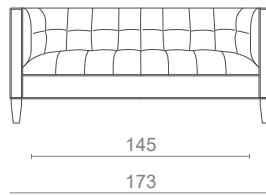

D: 86cm | 33.9"

H: 76cm | 29.9"

SH: 43cm | 16.9"

PRODUCT FEATURES

Structure in solid wood.
Foam in 100% PU with BS standard fire specifications.
Upholstery with upholstery straps.
Fire retardant interlining is available on request.
Decorative cushions available on request.
Handmade in Paços de Ferreira.

METAL FEET

Brass, Nickel, Stainless Steel or Copper in polished or brushed.

FINISHES AVAILABLE ON REQUEST

Feet: Gold, Silver or Copper leaf.

CLIENT'S OWN MATERIAL (COM) REQUIREMENTS

FABRIC

9.00m | 354.3"

standard with 1.40 m | 55.1"

SINGLE SOFA

FABRIC (COM)
6.00m | 236.2"

2 SEAT

FABRIC (COM)
8.00m | 315.0"

3 SEAT

FABRIC (COM)
9.00m | 354.3"

4 SEAT

FABRIC (COM)
12.00m | 472.4"

OTTOMAN

W:72 D:72 H:43cm