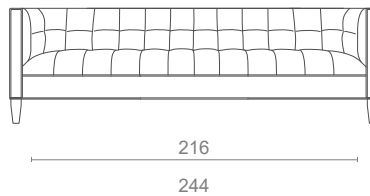

D: 86cm | 33.9"

H: 76cm | 29.9"

SH: 43cm | 16.9"

PRODUCT FEATURES

Structure in solid wood.
Foam in 100% PU with BS standard fire specifications.
Upholstery with upholstery straps.
Fire retardant interlining is available on request.
Decorative cushions available on request.
Handmade in Paços de Ferreira.

SINGLE SOFA

FABRIC (COM)
6.00m | 236.2"

2 SEAT

FABRIC (COM)
8.00m | 315.0"

3 SEAT

FABRIC (COM)
9.00m | 354.3"

4 SEAT

FABRIC (COM)
12.00m | 472.4"

OTTOMAN

W:72 D:72 H:43cm