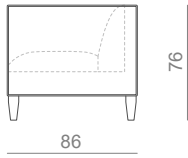

D: 86cm | 33.9"

H: 76cm | 29.9"

SH: 43cm | 16.9"

PRODUCT FEATURES

Structure in solid wood.
Foam in 100% PU with BS standard fire specifications.
Upholstery with upholstery straps.
Fire retardant interlining is available on request.
Decorative cushions available on request.
Handmade in Paços de Ferreira.

SINGLE SOFA

FABRIC (COM)
6.00m | 236.2"

2 SEAT

FABRIC (COM)
8.00m | 315.0"

3 SEAT

FABRIC (COM)
9.00m | 354.3"

4 SEAT

FABRIC (COM)
12.00m | 472.4"

OTTOMAN

W:72 D:72 H:43cm