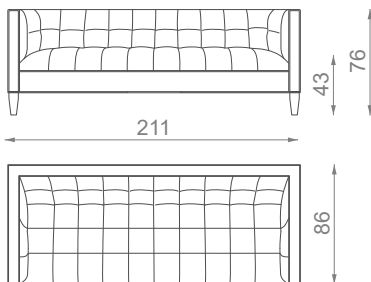

SPIELBERG

SOFA

54Kg | 119lbs

1.59m³ | 56.2ft³

MATERIALS / FINISHES

UPHOLSTERY: Fabric
FEET: Dark Wenge

DIMENSIONS

W: 211cm | 83.1"

D: 86cm | 33.9"

H: 76cm | 29.9"

SH: 43cm | 16.9"

PRODUCT FEATURES

Structure in solid wood.
Foam in 100% PU with BS standard fire specifications.
Upholstery with upholstery straps.
Fire retardant interlining is available on request.
Decorative cushions available on request.
Handmade in Paços de Ferreira.

SINGLE SOFA

FABRIC (COM)
6.00m | 236.2"

2 SEAT

FABRIC (COM)
8.00m | 315.0"

3 SEAT

FABRIC (COM)
9.00m | 354.3"

4 SEAT

FABRIC (COM)
12.00m | 472.4"

OTTOMAN

W:72 D:72 H:43cm