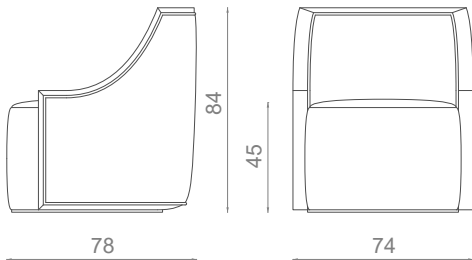

HUME

ARMCHAIR

30Kg | 66lbs

0.58m³ | 20.5ft³

MATERIALS / FINISHES

UPHOLSTERY: Fabric
WOOD: Beech
BASE: Beech

DIMENSIONS

W: 74cm | 29.1"
D: 78cm | 30.7"
H: 84cm | 33.1"
SH: 45cm | 17.7"