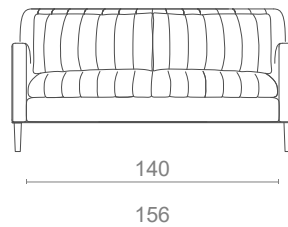

KUBRICK

SOFA

50Kg | 110lbs

1.60m³ | 56.5ft³

MATERIALS / FINISHES

UPHOLSTERY: Fabric
FEET: Dark Wenge

DIMENSIONS

W: 186cm | 73.2"

D: 95cm | 37.4"

H: 79cm | 31.1"

SH: 45cm | 17.7"

AH: 60cm | 23.6"

PRODUCT FEATURES

Structure in solid wood.
Foam in 100% PU with BS standard fire specifications.
Upholstery with upholstery straps.
Fire retardant interlining is available on request.
Decorative cushions available on request.
Handmade in Paços de Ferreira.

METAL FEET

Brass, Nickel, Stainless Steel or Copper in polished or brushed.

FINISHES AVAILABLE ON REQUEST

Feet: Gold, Silver or Copper leaf.

CLIENT'S OWN MATERIAL (COM) REQUIREMENTS

FABRIC

9.00m | 354.3"

standard with 1.40 m | 55.1"

SINGLE SOFA

FABRIC (COM)
6.00m | 236.2"

2 SEAT

FABRIC (COM)
8.00m | 315.0"

3 SEAT

FABRIC (COM)
9.00m | 354.3"

4 SEAT

FABRIC (COM)
12.00m | 472.4"