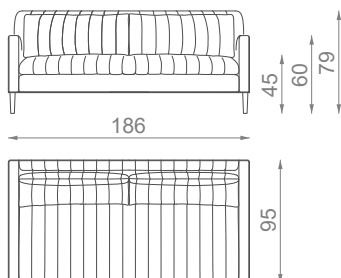

KUBRICK

SOFA

50Kg | 110lbs

1.60m³ | 56.5ft³

MATERIALS / FINISHES

UPHOLSTERY: Fabric
FEET: Dark Wenge

DIMENSIONS

W: 186cm | 73.2"

D: 95cm | 37.4"

H: 79cm | 31.1"

SH: 45cm | 17.7"

AH: 60cm | 23.6"

PRODUCT FEATURES

Structure in solid wood.
Foam in 100% PU with BS standard fire specifications.
Upholstery with upholstery straps.
Fire retardant interlining is available on request.
Decorative cushions available on request.
Handmade in Paços de Ferreira.

SINGLE SOFA

FABRIC (COM)
6.00m | 236.2"

2 SEAT

FABRIC (COM)
8.00m | 315.0"

3 SEAT

FABRIC (COM)
9.00m | 354.3"

4 SEAT

FABRIC (COM)
12.00m | 472.4"