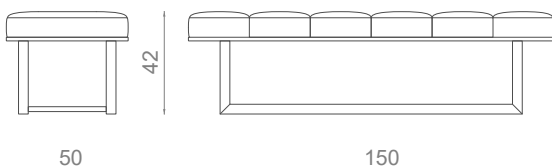

BEAUVOIR

BENCH

16Kg | 35.0lbs 0.40m³ | 14.1ft³

MATERIALS / FINISHES

UPHOLSTERY: Leather
LEGS: Dark Oak

DIMENSIONS

W: 150cm | 59.1"
D: 50cm | 19.7"
H: 42cm | 16.5"

PRODUCT FEATURES